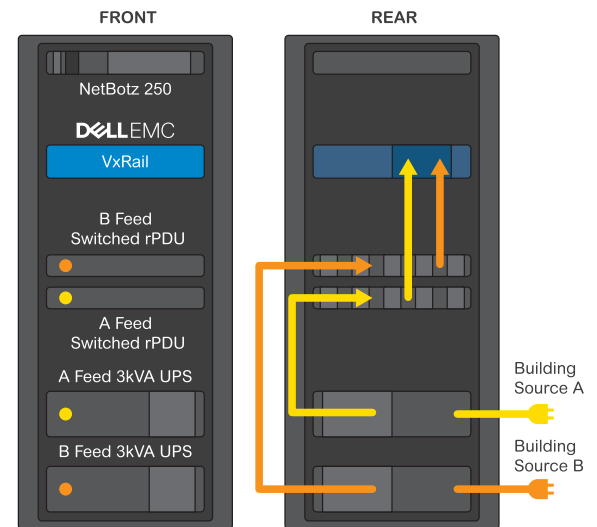

Complete Products

APC by Schneider Electric provides a purpose-built infrastructure and physical management wrapper for converged and hyperconverged architectures, allowing organizations to simply and efficiently deliver a complete and highly energy-efficient IT solution that is pre-tested, optimized, and able to be rapidly deployed.

Remote Office/Branch Office and SMB Solutions for smaller, distributed IT environments outside of the data center

Remote/Branch/SMB Solution Details		
Dell EMC		VxRail
Rack	1	AR3104SP1 NetShelter SX 24U with Shock Pallet
UPS	2	SMX3000RMLV2UNC Smart UPS X 3000VA Rack/ Tower LCD 100-127V with Network Card
rPDU	2	AP7902B Rack PDU, Switched 2U, 30A, 120V, (16)5-20
Netbotz 250	1	NBACS125 NetBotz 125kHz Rack Access Control
Cable Management	1	AR8429 Horizontal Cable Organizer 1U with Brush Strip
Power Cord Kit	1	AP9891 Power Cord Kit (5 ea), C13 - 5-15P, 0.6m
Blanking Panels	1	AR8136BLK Toolless Airflow Management Blanking Panel – Qty 10
Options		
Software		StruxureWare Data Center Expert
Services		LifeCycle Services
Office Rack Solution		NetShelter CX Product Family