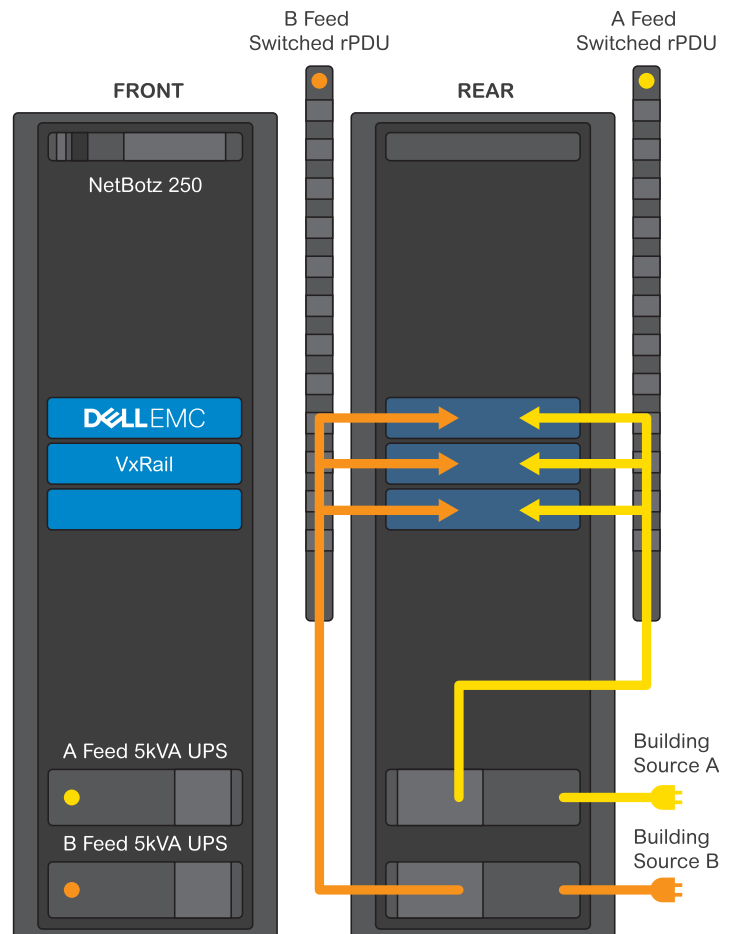

Dell EMC Reference Architectures

Purpose-built and pre-validated solutions for Dell EMC Enterprise platform and Dell EMC platform for SMB and Remote Office/Branch Office space.

Dell EMC systems simplify and minimize IT deployments risks. To support them, you need compatible physical infrastructure solutions that are integrated, pre-engineered, and pre-validated. You need to lower your time-to-market and deployment time; you also need to minimize on-site and remote management as well as change management costs.

Enterprise Solution for data center environments

Enterprise Solution Details		
Dell EMC		VxRail
Rack	1	AR3100SP NetShelter SX 42U with Shock Pallet
UPS	2	SRT5KRMXLT Smart UPS 5000VA RM 208V
rPDU	2	AP8941 Rack PDU, Switched Zero U, 30A, 200/208V, (21) C13 & (3) C19
Power Cord Kit	1	AR8706S-NA Power Cord Kit (6 ea), Locking, C13 to C14, 1.8m, North America
NetBotz 250	1	NBACS125 NetBotz 125kHz Rack Access Control
Cable Management	1	AR8429 Horizontal Cable Organizer 1U with Brush Strip
Blanking Panels	1	AR8136BLK Toolless Airflow Management Blanking Panel – Qty 10
Options		
Software		StruxureWare Data Center Operation
Services		LifeCycle Services
Office Rack Solution		NetShelter CX Product Family

Complete Products

APC by Schneider Electric provides a purpose-built infrastructure and physical management wrapper for converged and hyperconverged architectures, allowing organizations to simply and efficiently deliver a complete and highly energy-efficient IT solution that is pre-tested, optimized, and able to be rapidly deployed.